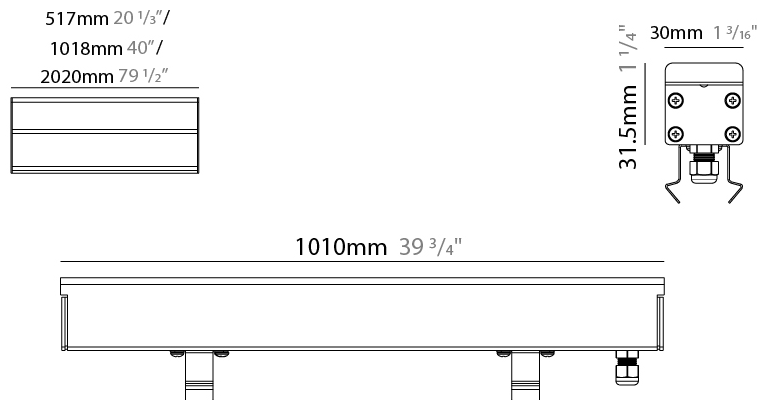

RANGER 30 RECESSED

E12I0031-RGBW

base number

PROJECT	
TYPE	
SPECIFIER	
QUANTITY	
DATE	

1. To build a product code in our configurator select the specify button on the base model # product page
2. To build a manual product code on this datasheet choose from the options listed below in blue font and add the suffix to the base model #

GENERAL

Series: Ranger 30
Brand: Unonovesette
Division: Exterior
Mounting Type: Recessed
Mounting Location: In-Ground
Subcategory: Drive Over

PHYSICAL

Shape: Rectangle
Length (mm): 1010
Length (in): 39 3/4
Width (mm): 30
Width (in): 1 1/4
Height (mm): 31.5
Height (in): 1 1/4
Light Distribution: Direct
Weight (kg): 0.56
Weight (lbs): 2.45
Load Resistance (kg): 5000
Load Resistance (lbs): 11023
Fixture Finish: Opal White
Fixture Material: Extruded PMMA with Opal
Cable Details: IP67 300mm Cable

ELECTRICAL

Lamp Type: LED
Input Wattage (W): 23
Dimming: DMX
Control Gear: DMX
Driver Included: No
Driver Location: Remote
Driver Type: Constant Voltage - Universal
Driver Class: Class 2
Input Voltage (V): 120 - 277
Output Voltage (V): 24

LED

Color Temperature (°K): RGBW
CRI: >90 CRI
Lamp Life (hrs): 100000
Special LEDs offerings: RGBW

OPTICAL

Optic°: 150
Beam Angle: Diffused
Adjustability: Fixed

RATINGS AND CERTIFICATIONS

Certified By: Certified for North American Standards
IP rating: IP67
IK Rating: IK10