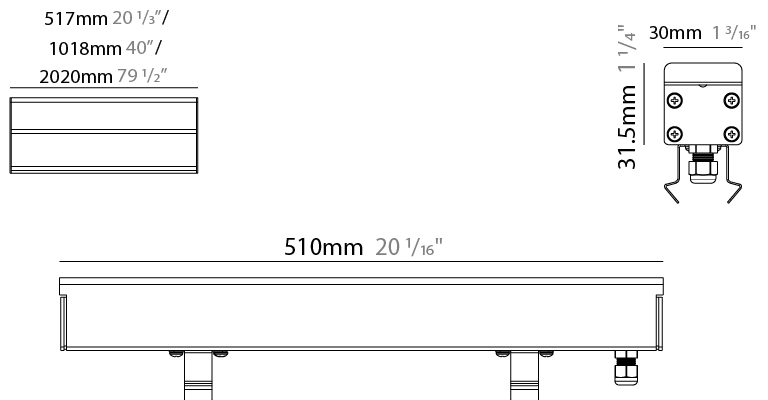

RANGER 30 RECESSED

E12I0030-RGBW

base number

1. To build a product code in our configurator select the specify button on the base model # product page
2. To build a manual product code on this datasheet choose from the options listed below in blue font and add the suffix to the base model #

GENERAL

Series: Ranger 30
Brand: Unonovesette
Division: Exterior
Mounting Type: Recessed
Mounting Location: In-Ground
Subcategory: Drive Over

PHYSICAL

Shape: Rectangle
Length (mm): 510
Length (in): 20
Width (mm): 30
Width (in): 1 1/4
Height (mm): 31.5
Height (in): 1 1/4
Light Distribution: Direct
Weight (kg): 0.56
Weight (lbs): 1.2
Load Resistance (kg): 5000
Load Resistance (lbs): 11023
Fixture Finish: Opal White
Fixture Material: Extruded PMMA with Opal
Cable Details: IP67 300mm Cable

ELECTRICAL

Lamp Type: LED
Input Wattage (W): 11.5
Dimming: DMX
Control Gear: DMX
Driver Included: No
Driver Location: Remote
Driver Type: Constant Voltage - Universal
Driver Class: Class 2
Input Voltage (V): 120 - 277
Output Voltage (V): 24

LED

Color Temperature (°K): RGBW
CRI: >90 CRI
Lamp Life (hrs): 100000
Special LEDs offerings: RGBW

OPTICAL

Optic°: 150
Beam Angle: Diffused
Adjustability: Fixed

RATINGS AND CERTIFICATIONS

Certified By: Certified for North American Standards
IP rating: IP67
IK Rating: IK10